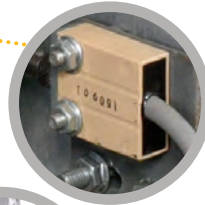

TRUCK RESTRAINT

METRO DOCK HYDRAULIC TRUCK RESTRAINT

The Metro Dock Hydraulic Restraint is designed with an arm that renders the trailer immobile by securing itself to the truck's ICC bar. The single-button control panel, in conjunction with the exterior traffic lights, ensures proper communication between the leveler operator and the driver by indicating the status of the restraint.

CONTACT US: 416-398-9000 • TOLL FREE: 1-844-445-3625
OR VISIT METRODOCK.COM

metroDock

METRO DOCK HYDRAULIC TRUCK RESTRAINT

STANDARD FEATURES

1. **Constant pressure Head** – the restraining arm allows truck to float but not creep away from loading dock.

2. **Low profile housing** to prevent ICC bar impact prolonging the life of the restraint.

3. Manual **release valve** - in case of power failure.

4. **Limits** to activate audible alarm should ICC bar not be detected.